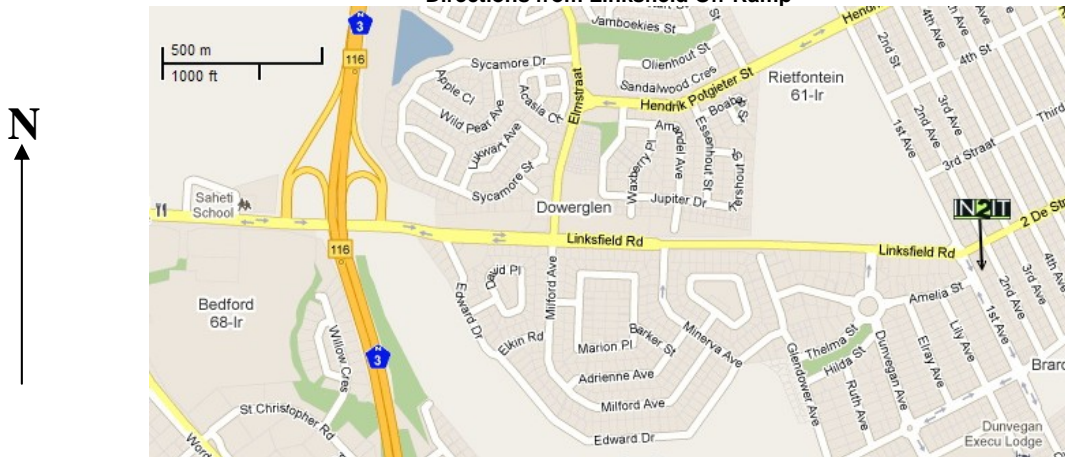

IT House  
17 1<sup>st</sup> Avenue  
Edenvale

Directions from Linksfield Off-Ramp

Directions from old office to new

GPS Co-Ordinates:  
-26° 9' 2.87", +28° 9' 5.71"