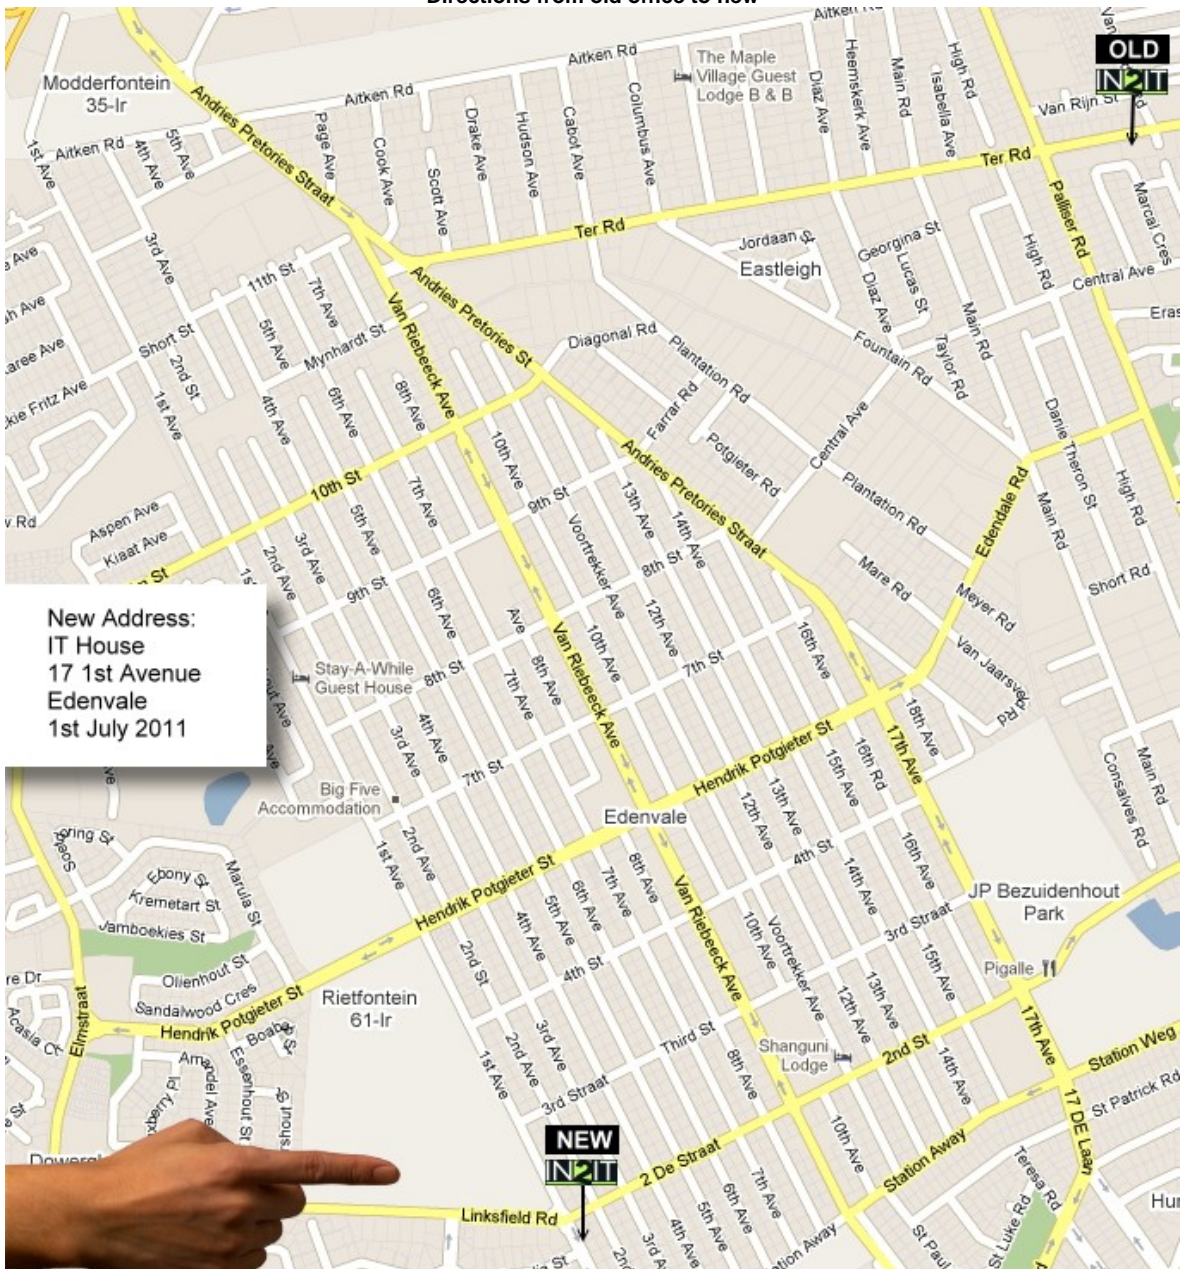

IT House  
17 1<sup>st</sup> Avenue  
Edenvale

Directions from Linksfield Off-Ramp

Directions from old office to new

GPS Co-Ordinates:  
-26° 9' 2.87", +28° 9' 5.71"